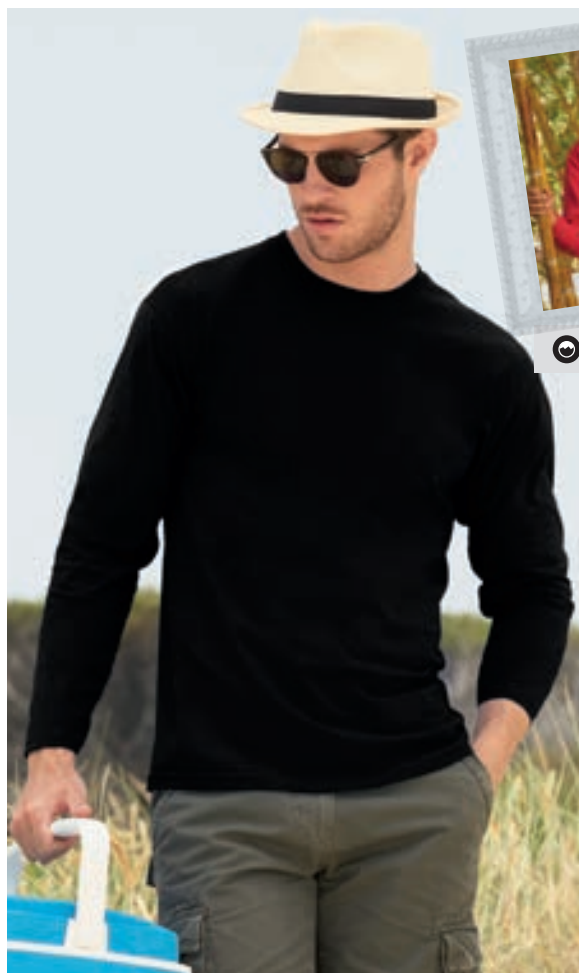

VALUEWEIGHT

👁️ 👁️ FL610070 p. 382